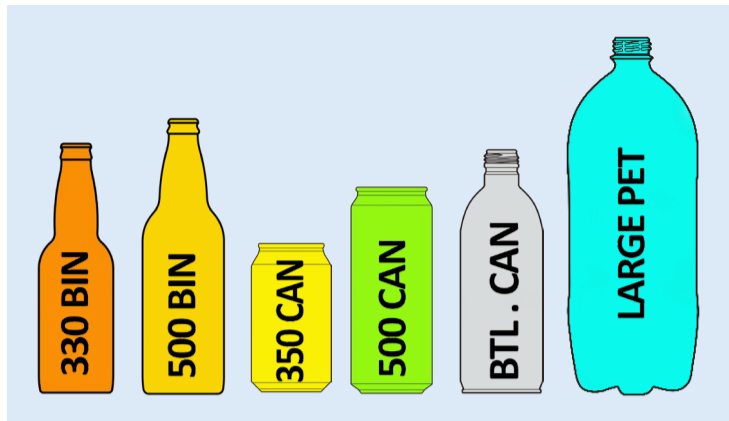

CRAFT BEER EQUIPMENT

new gassing technology
Low DO !

BF VI
SERIES 6

2+CAN

2+1 VER.5

new gassing technology
Low DO !

BEER RADIX VI 2-2
SERIES 6

BF HEX 3-1