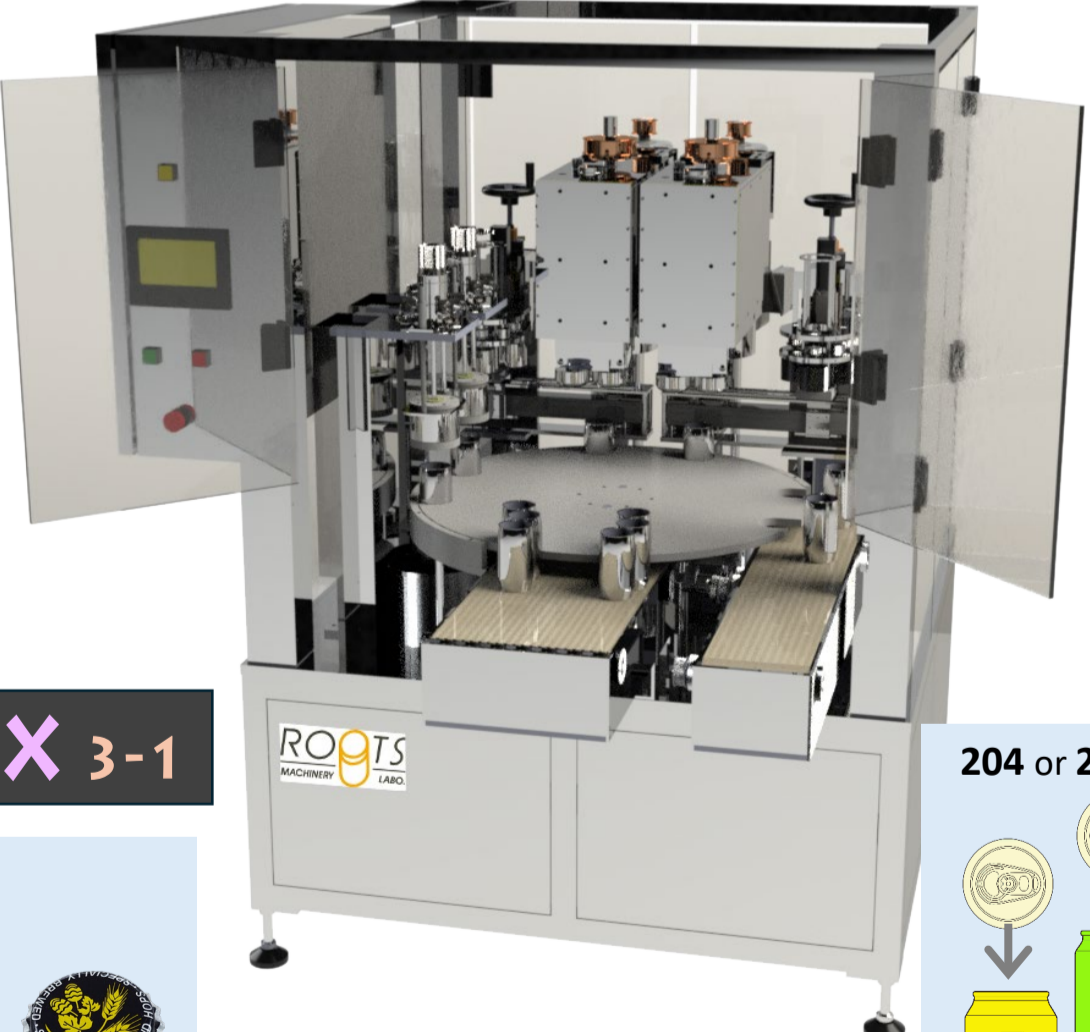

CRAFT BEER EQUIPMENT

new gassing technology
Low DO !

BF VI
SERIES 6

2+CAN

2+1 VER.5

new gassing technology
Low DO !

BEER RADIX VI 2-2
SERIES 6

BF HEX 3-1