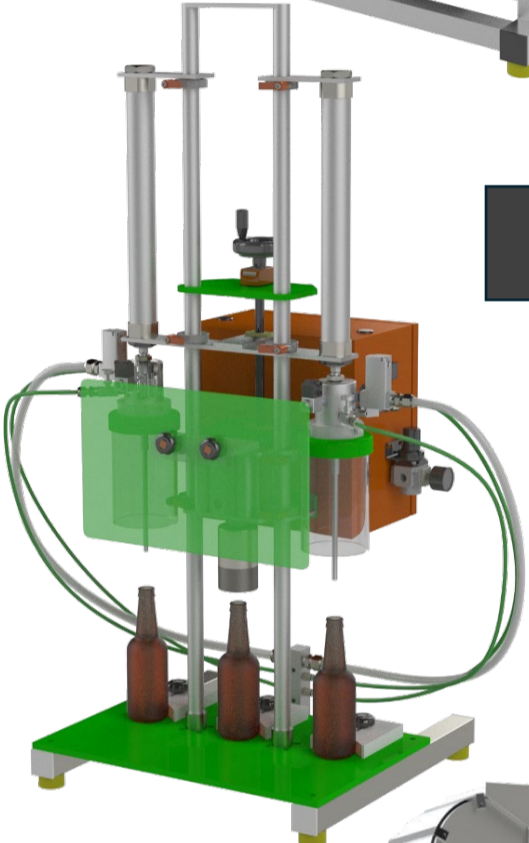

CRAFT BEER EQUIPMENT

new gassing technology
Low DO !

BF VI
SERIES 6

2+CAN

2+1 VER.5

new gassing technology
Low DO !

BEER RADIX VI 2-2
SERIES 6

BF HEX 3-1